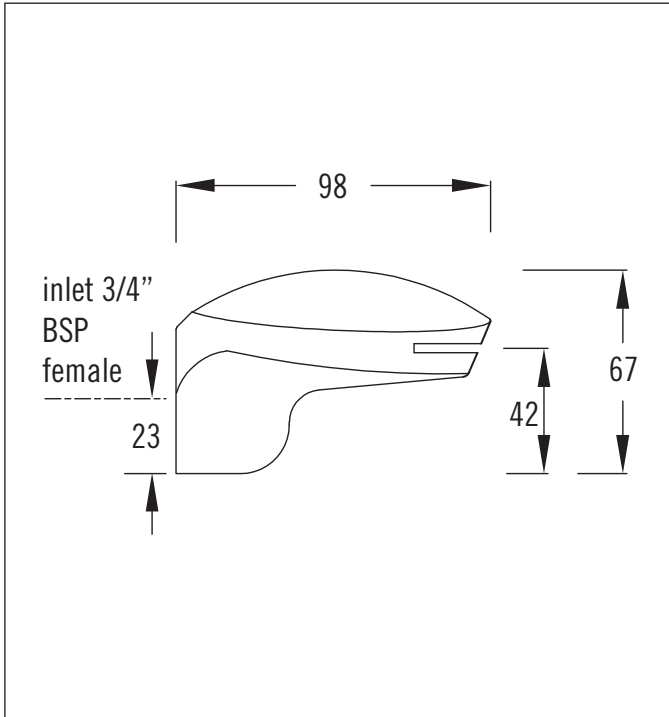

Wall Mounted Waterfall Bath Spout

Code: BS WATERFALL WALL CP

Finish: Chrome

Inlet: 3/4" BSP Female

Installation Hole Diameter: Minimum: 27mm
Maximum: 45mm

Includes 70mm length of threaded 3/4" BSP tube.

Aquatika Warranty