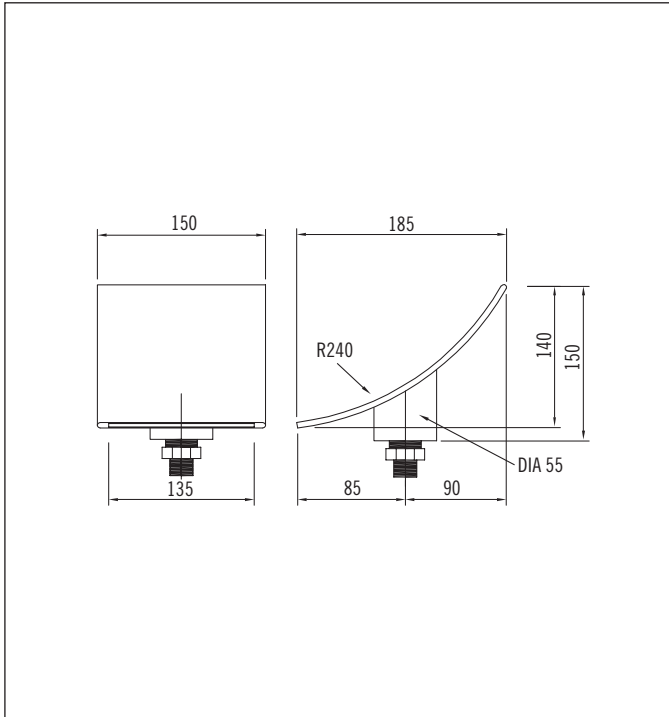

## Oblio Hob Mounted Bath Spout

Code: OB BSHOB CP

Finish: Chrome

Inlet: 20mm Female Spigot Mounting

Installation Hole Diameter: Minimum: 27mm  
Maximum: 45mm

Includes 70mm length of threaded 3/4" BSP tube and nut.