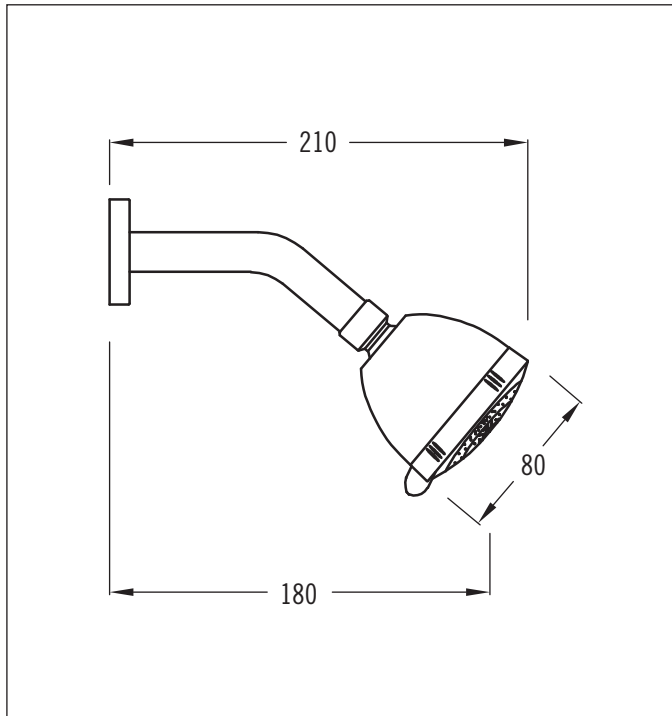

Deluge Multispray Shower Rose

Code: DEL SR MS CP Multi Spray
Finish: Chrome
Head Diameter: 80mm
Inlet: 1/2" BSP Male
Reach: 180mm
Spray Pattern: Standard
Pulsating
Standard & Pulsating
Off

Mains pressure only